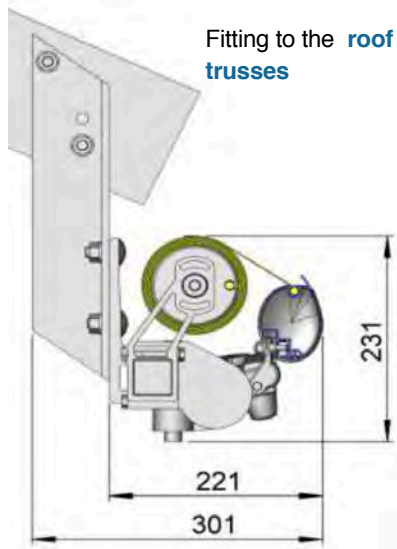

Awning with standard specifications

- Sturdy and low cost 4-sided back bar awning
- Awning incline adjustable from 1° to 60°
- Various mounting options to the wall, below the ceiling or to the frames
- Variable bracket positioning
- Choice of different types of brackets
- Optional back board available
- Optional Valance provides additional shade and hides the awning arms from view
- Elegant and timeless design

Awning with protective hood cover

	min. 180 cm
	max. 700 cm
	min. 150 cm
	max. 400 cm

BEAUFORT 5 CLASS 2 The wind resistance class can vary depending on version and dimension.

Technical Information (mm)

COLORS