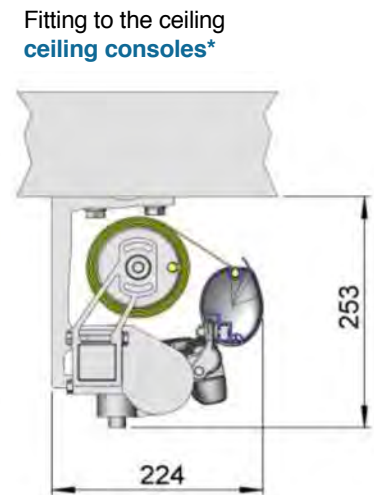

Technical Information (mm)

COLORS

Discover the diverse options when selecting frame colours.

FABRICS

Choose from a comprehensive range of materials and colours.

ELECTRICS

More convenience thanks to the automated control and lighting systems.