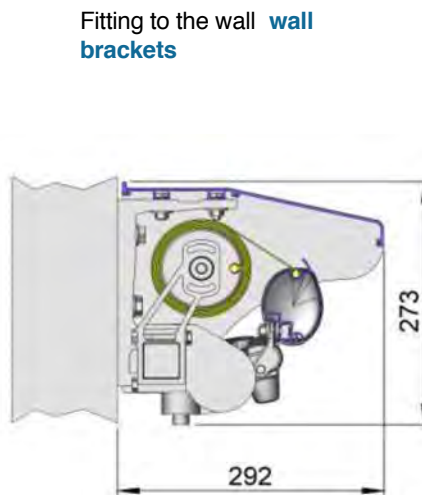

Awning with standard specifications

- Sturdy and low cost 4-sided back bar awning
- Awning incline adjustable from 1° to 60°
- Various mounting options to the wall, below the ceiling or to the frames
- Variable bracket positioning
- Choice of different types of brackets
- Optional back board available
- Optional Valance provides additional shade and hides the awning arms from view
- Elegant and timeless design

Awning with protective hood cover

	min. 180 cm
	max. 700 cm
	min. 150 cm
	max. 400 cm

BEAUFORT 5 CLASS 2 The wind resistance class can vary depending on version and dimension.

Technical Information (mm)

COLORS