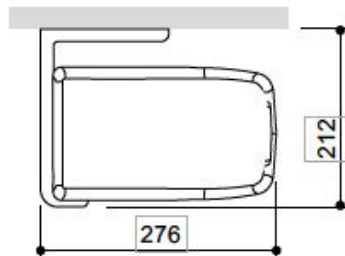

min. 210cm
max. 700 cm

min. 150 cm
max. 400 cm

BEAUFORT 5
CLASS 2

The wind resistance class can vary depending on version and dimension.

Technical Information (mm)

Fitting to the wall **wall brackets**

Fitting to the ceiling **ceiling consoles***