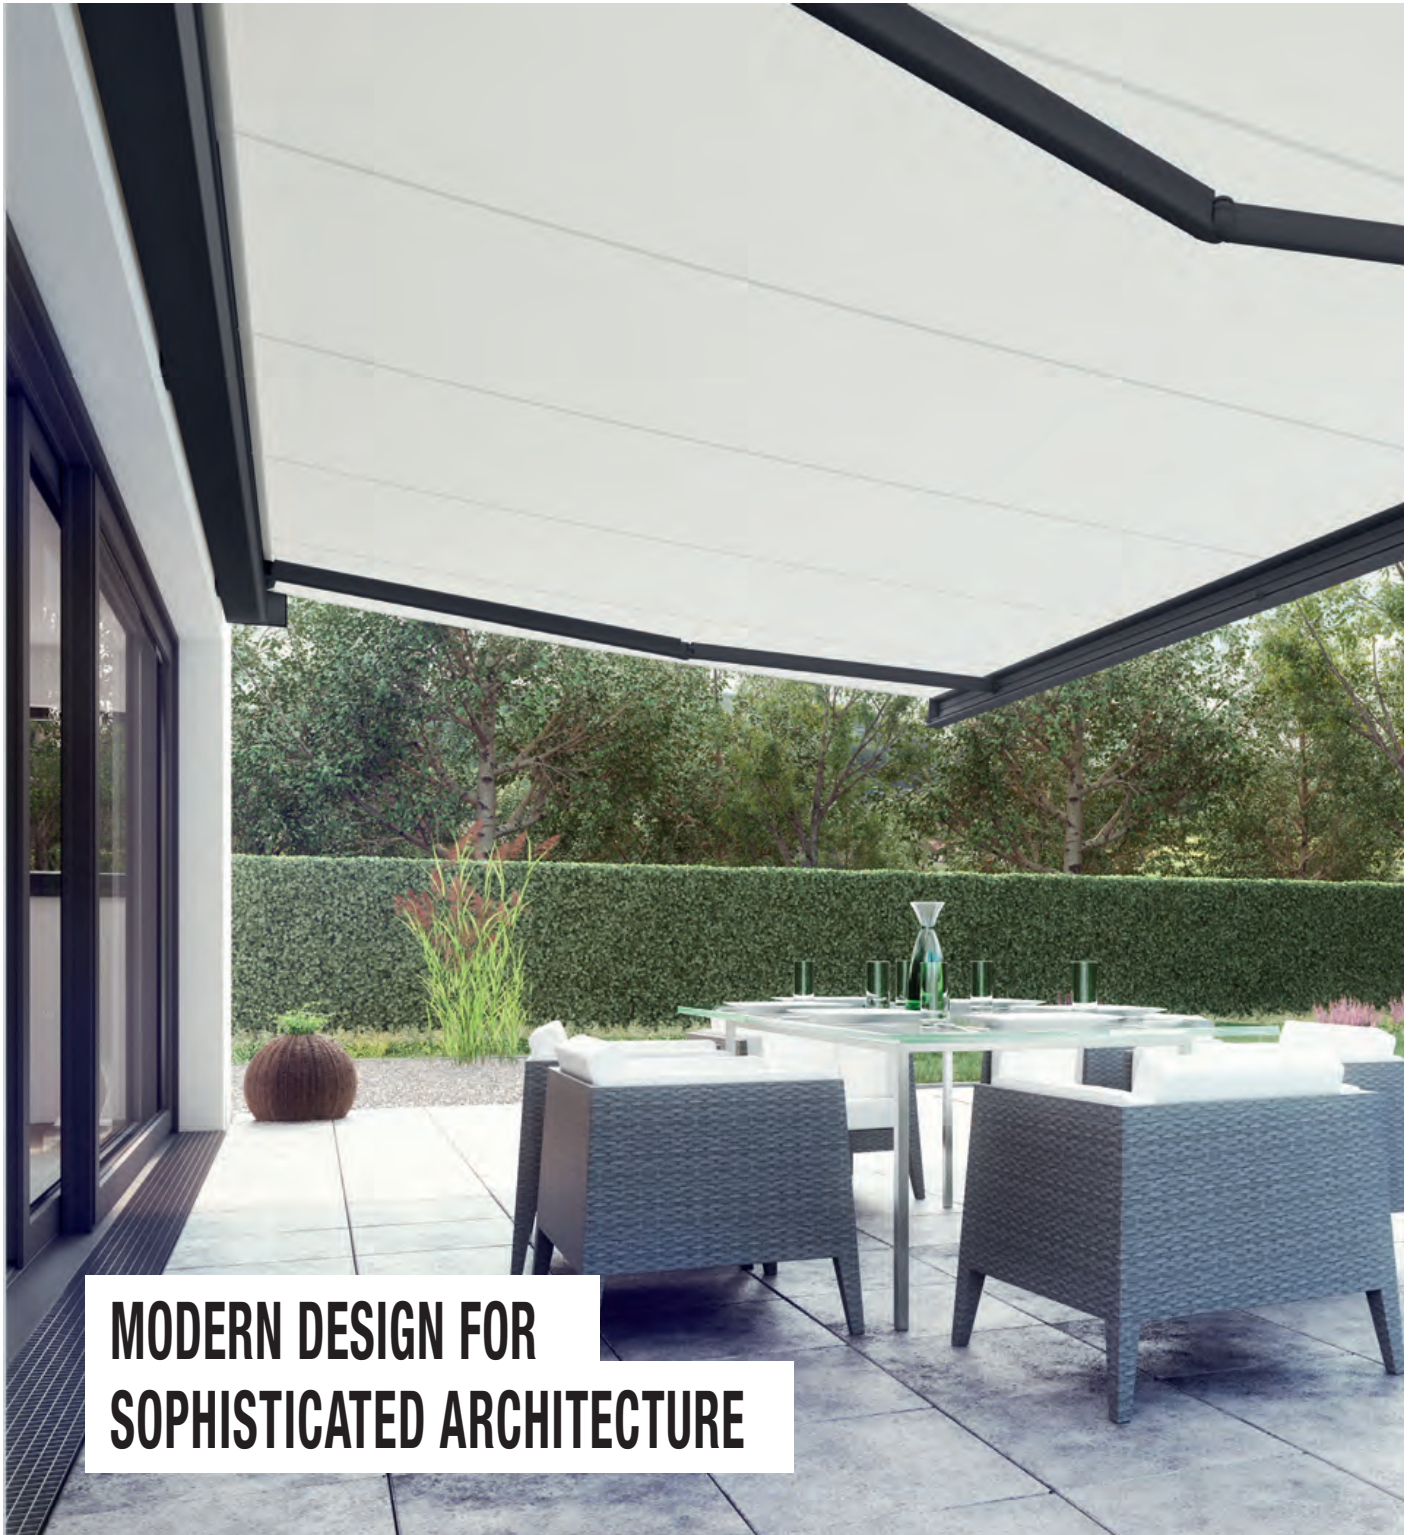

CUBEBOX

BALCONY & TERRACE

CASSETTE AWNING IN A MODERN CUBIC DESIGN

GERMAN
DESIGN
AWARD
WINNER
2019

reddot award 2017
winner

Outdoor Blinds and Awnings Australia

Phone: +61 2 8068 9293

sales@obaau.com.au

www.obaau.com.au

CUBEBOX FOLDING ARM AWNING

Completely sealed when in closed position Heavy duty tilting point position

Slim arm design

- Sealed box protects from the elements
- Modern, cubic design
- Various mounting options – to the wall, to the soffit, or to the rafter
- Variable bracket positioning
- Awning incline adjustable from 5 ° to 35 °
- Integrated tilt joint
- Elegant and timeless design
- Cubic cassette awning for medium to large patios
- Variable console position
- Integrated tilting joint
- Electronic units mounted in the box

Fitting to the trusses **roof trusses**

COLORS

Discover the diverse options when selecting frame colours.

FABRICS

Choose from a comprehensive range of materials and colours.

ELECTRICS

More convenience thanks to the automated control and lighting systems.