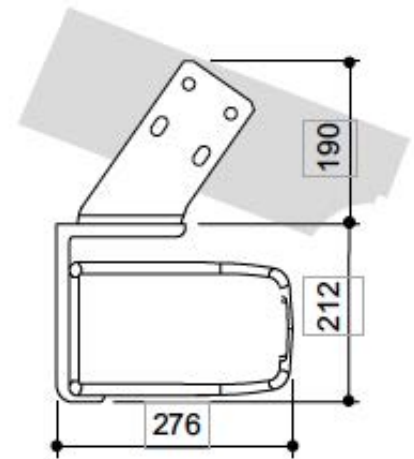

www.obaau.com.au

CUBEBOX FOLDING ARM AWNING

Completely sealed when in closed position Heavy duty tilting point position

Slim arm design

- Sealed box protects from the elements
- Modern, cubic design
- Various mounting options – to the wall, to the soffit, or to the rafter
- Variable bracket positioning
- Awning incline adjustable from 5 ° to 35 °
- Integrated tilt joint
- Elegant and timeless design
- Cubic cassette awning for medium to large patios
- Variable console position
- Integrated tilting joint
- Electronic units mounted in the box

min. 210cm
max. 700 cm

min. 150 cm
max. 400 cm

BEAUFORT 5
CLASS 2

The wind resistance class can vary depending on version and dimension.

Technical Information (mm)

Fitting to the wall **wall brackets**

Fitting to the ceiling **ceiling consoles***