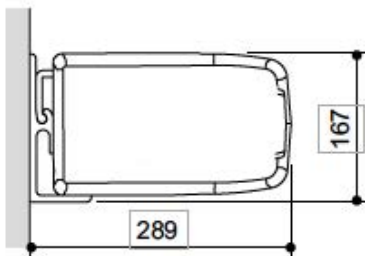

min. 210cm
max. 700 cm

min. 150 cm
max. 400 cm

BEAUFORT 5
CLASS 2

The wind resistance class can vary depending on version and dimension.

Technical Information (mm)

Fitting to the wall **wall brackets**

Fitting to the ceiling **ceiling consoles***