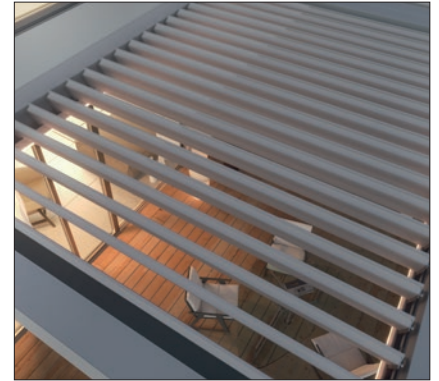

Elegant, minimalist design

LED lighting

Up to 130° opening angle

Coupled system

Adjustment of airflow to obtain the desired degree of ventilation.

Partial or complete modulation of the sunlight and protection against UV radiation.

- Modular pergola system with inclining aluminum slats up to 130°
- Up to ten modules can be connected seamlessly in width and length
- Bio-climate effect ensures natural air circulation
- Various mounting options: Free-standing or wall/ceiling mountable
- Standard motor drive
- Slat construction made of dimensionally stable aluminum for lasting durability
- Integrated water drainage through the supports (not visible)