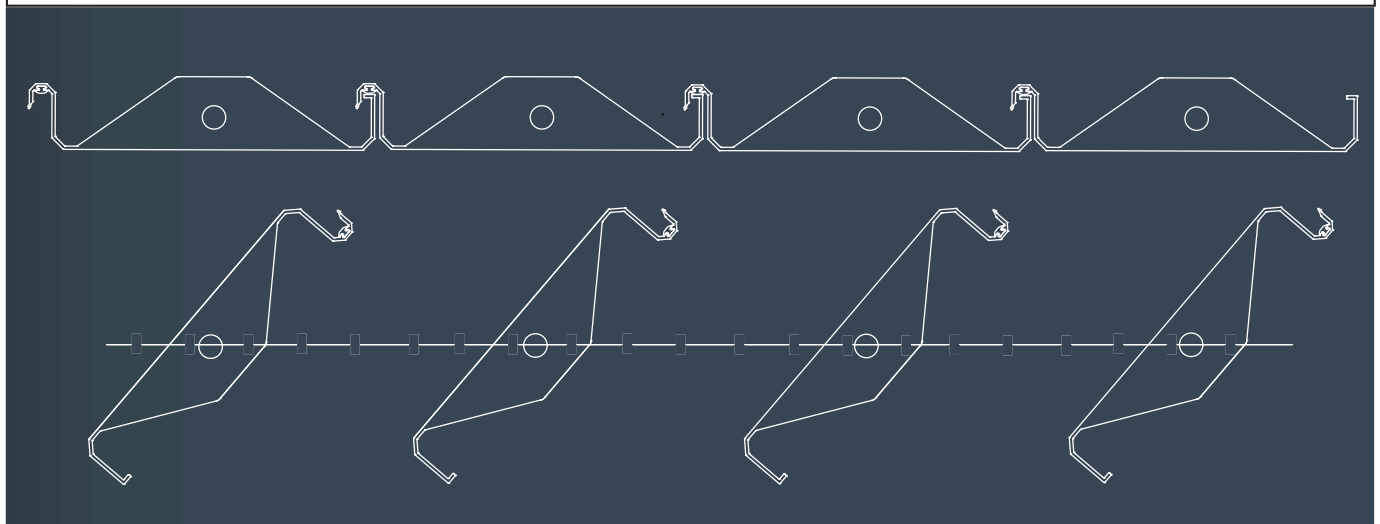

MED TWIST BIOCLIMATIC PERGOLA SYSTEM

Up to 130* tilting

COLORS

Discover the diverse options when selecting frame colours.

FABRICS

Choose from a comprehensive range of materials and colours.

ELECTRICS

More convenience thanks to the automated control and lighting systems.

Outdoor Blinds and Awnings Australia

Phone: +61 2 8068 9293

sales@obaau.com.au

www.obaau.com.au