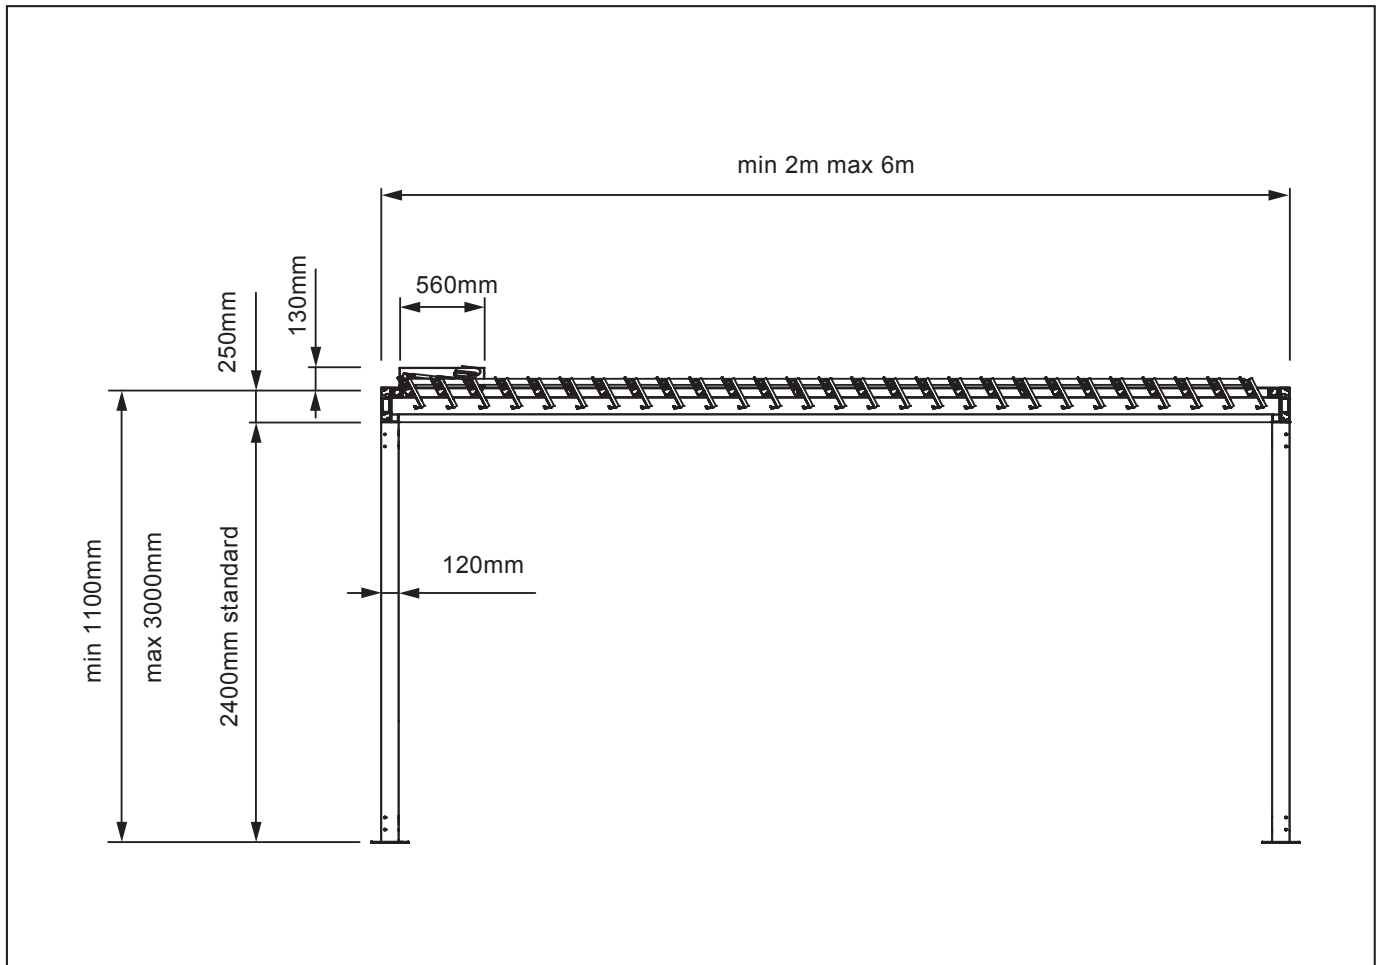

Outdoor Blinds and Awnings Australia

Phone: +61 2 8068 9293

sales@obaau.com.au

www.obaau.com.au

MED TWIST BIOCLIMATIC PERGOLA SYSTEM

Up to 130* tilting

COLORS

Discover the diverse options when selecting frame colours.