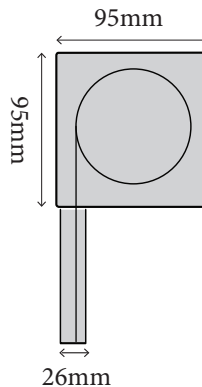

Screentex 401 zip

	min. 50cm max. 350cm
	min. 50 cm max. 250 cm

Screentex 402 zip

	min. 50cm max. 500 cm
	min. 50 cm max. 400 cm

Technical Information (mm)

Weldable zipper melted together with fabric, slides inside of the side channel creating weather tide membrane