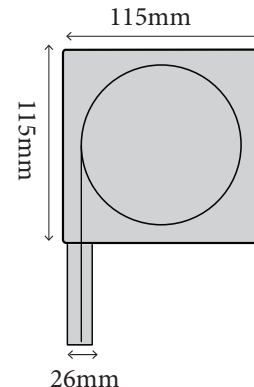

Screentex 401 zip

	min. 50cm max. 350cm
	min. 50 cm max. 250 cm

Screentex 402 zip

	min. 50cm max. 500 cm
	min. 50 cm max. 400 cm

Technical Information (mm)

Weldable zipper melted together with fabric, slides inside of the side channel creating weather tide membrane