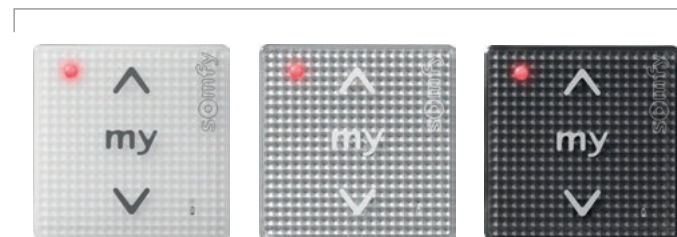

## Connexoon

RTS Home Automation

**Note:** Soliris remotes are used when optional sun sensors are used, as the remote offers the ability to turn sun sensor on / off.

## Smooove - Wall mounted remotes

Origin (incl Pure frame)

Smooove 1

Pure / Silver / Black

Frames

Double Frame

Pure

Silver