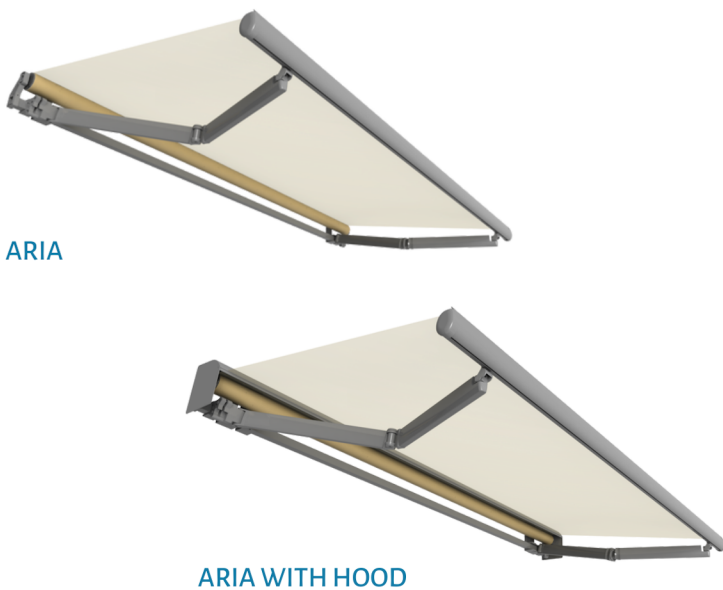

ARIA

ARIA WITH HOOD

Outdoor Blinds & Awnings Australia is proud to present the timeless classic **Aria Folding Arm Awning** - an Ingenious and user-friendly shading solution for balconies, terraces, decks and pool areas. The harmonious blend of traditional aesthetics and cutting-edge German engineering creates a versatile and ideal solution for commercial and residential dwellings.