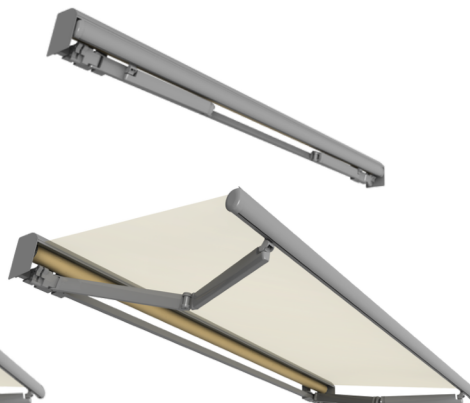

INSTALLATION

Face, Recess, Up, Fascia Rafter, Roof Mount, Custom Solutions

SYSTEM SIZE

Up to 7m wide with no joints
Up to 4m projection

OPERATION OPTIONS

Crank or Motorised.
Manual Gear Box Mechanism Available Up to 5000mm

FASTENERS

Marine Grade 316 Stainless Steel Bolts, Nuts & Screws

Options and Features

OPEN STYLE AWNINGS

HOODED STYLE AWNING

HEAVY DUTY ARM STABILISATION TECHNOLOGY

OPTIONAL LED ARM LIGHTS

To enhance outdoor space after dark

COMFORT, AESTHETICS & EASE OF USE

Aria folding arm awning provides excellent shading from the sun and light rain.

AWNING ARM INCLINATION

Adjustable between 5° and 35° degrees. 18 degrees or more is recommended to achieve best possible rain protection.