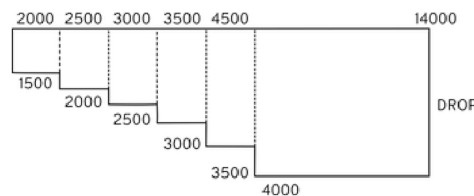

HEAD BOX SIZES & SIZE LIMITS