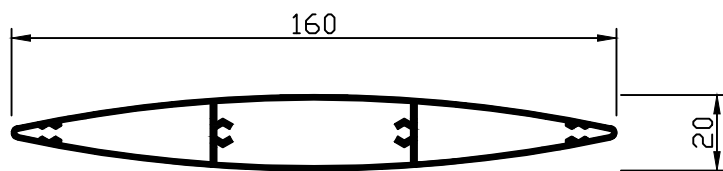

ELIPTICAL LOUVRE BLADE LB 85
EXTRUDED ALUMINIUM

ELIPTICAL LOUVRE BLADE LB 160
EXTRUDED ALUMINIUM

ELIPTICAL LOUVRE BLADE LB 200
EXTRUDED ALUMINIUM